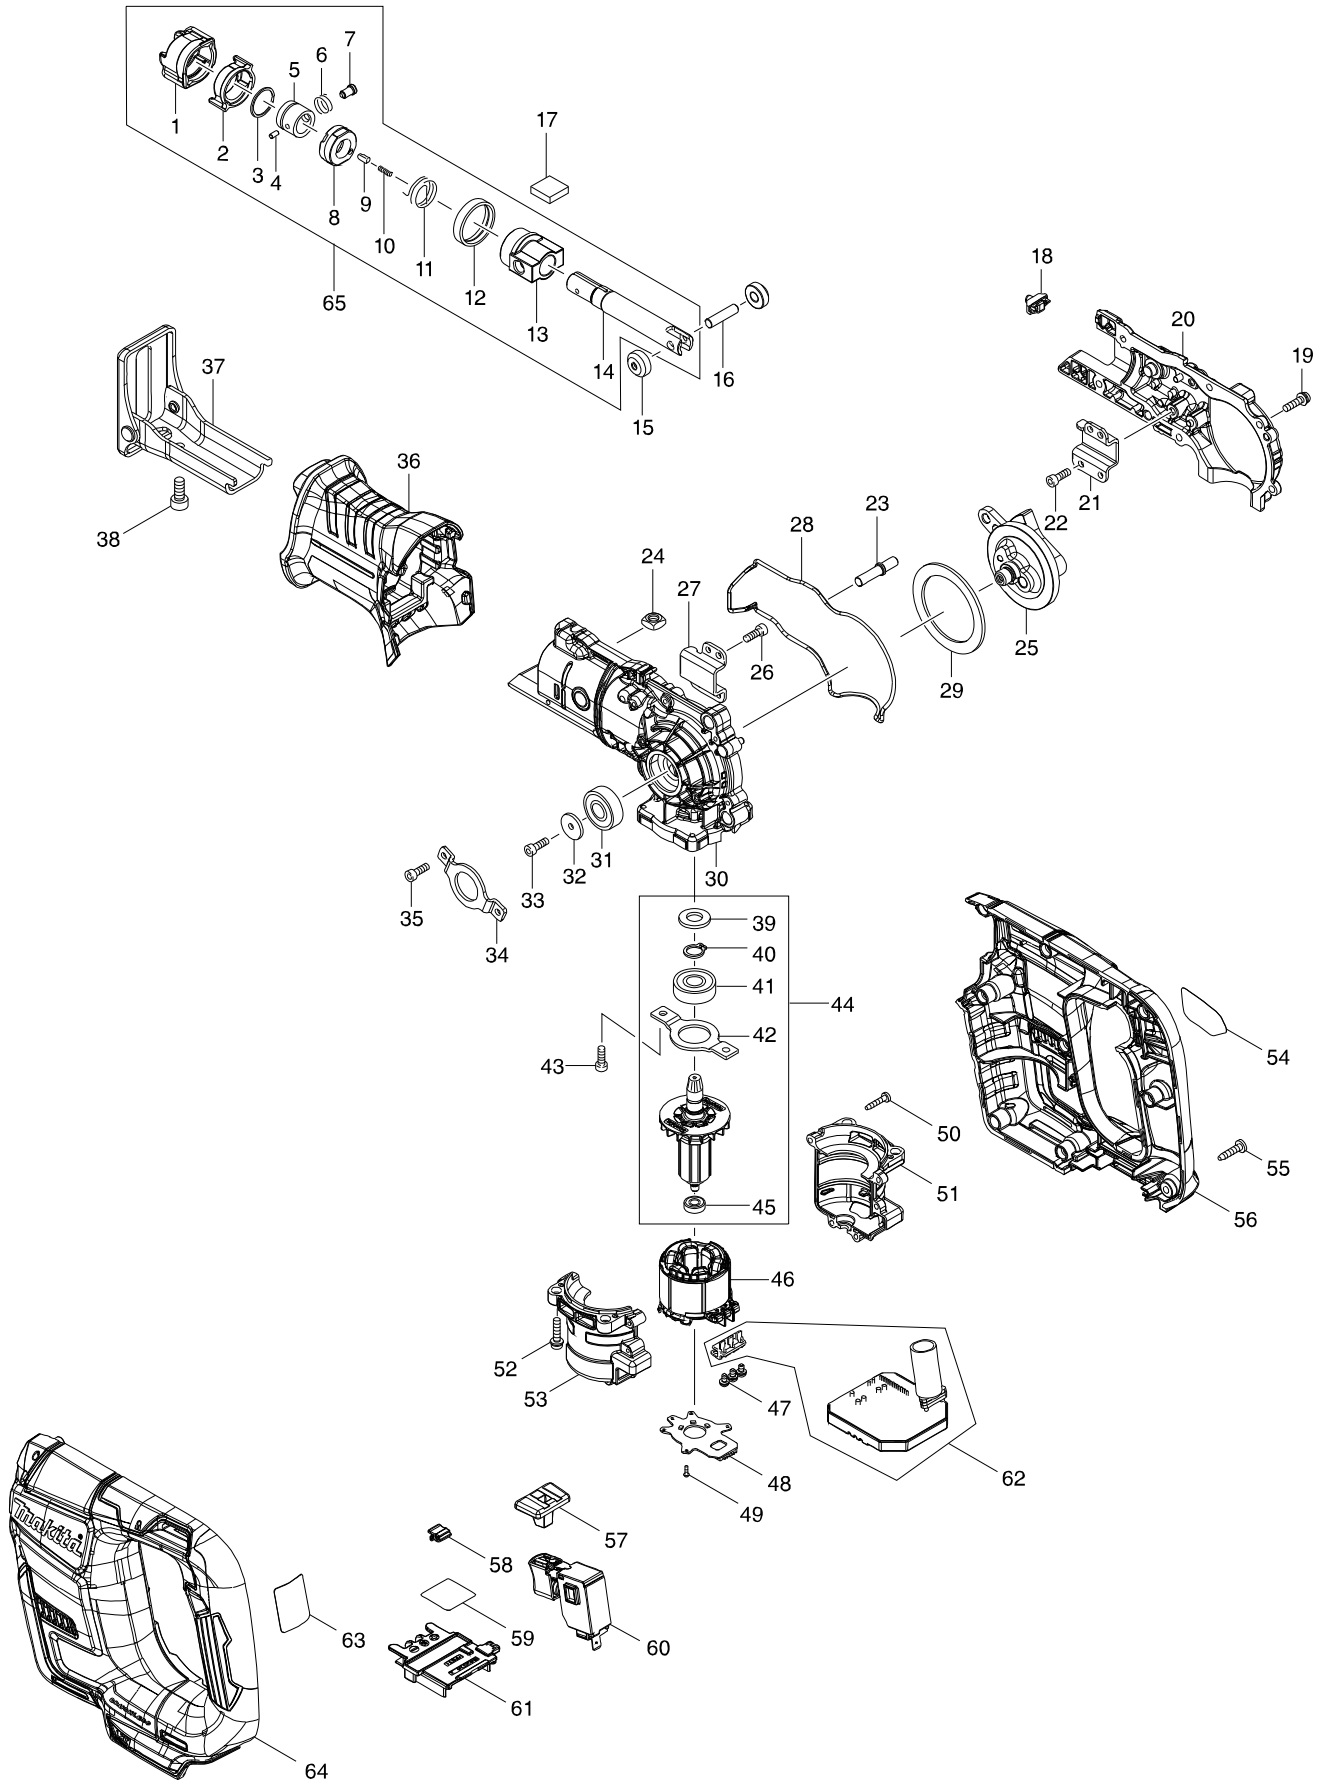

Model No. DJR188 CORDLESS RECIPRO SAW

Model No. DJR188 CORDLESS RECIPRO SAW

Item	Parts No.	Description	I/C	QTY	N/O	Opt. 1	Opt. 2	NOTE
001	422223-4	PROTECTOR		1				
002	310848-5	DRIVING SLEEVE		1				
003	257952-8	RETAINING RING (EXT) 18		1		73182990		
004	268094-3	PIN 3		1		73182990		
005	331720-8	GUIDE SLEEVE		1		73182990		
006	234381-2	COMPRESSION SPRING 6		1				
007	256569-4	SHOULDER PIN 5		1				
008	458113-5	CONNECTING SLEEVE		1				
009	310859-0	PUSH PIN		1				
010	233025-1	COMPRESSION SPRING 2		1		73209090		
011	233594-2	TORSION SPRING 17		1		73209090		
012	424762-0	RUBBER RING		1				
013	144012-4	SLIDER GUIDE COMPLETE		1				
C10	213151-2	OIL SEAL 14		1		40169320		
C20	213174-0	X RING 14		1		40169320		
014	161796-9	SLIDER		1				
015	310663-7	ROLLER		2				
016	268341-2	PIN 6		1				
017	424902-0	FELT 16X16		1				
018	620434-7	LED CIRCUIT		1				
019	911128-8	P.H.SCREW M4X16 WITH WR		6		73181500		
020	144809-1	GEAR HOUSING R COMPLETE		1				
021	347303-4	ROD GUIDE R		1				
022	265353-6	HEX. SOCKET HEAD BOLT M4X12		2		73181500		
023	256567-8	SHOULDER PIN 6-8		1				
024	252157-5	SQUARE NUT M6		1		73181500		
025	144806-7	GEAR COMPLETE		1				
026	265353-6	HEX. SOCKET HEAD BOLT M4X12		2		73181500		
027	347302-6	ROD GUIDE L		1				
028	422224-2	SEAL RING		1				
029	267336-2	FLAT WASHER 45		1		73182200		
030	144808-3	GEAR HOUSING L COMPLETE		1				
C10	213445-5	O-RING 26		1		40169320		
031	210059-1	BALL BEARING 6000DDW		1		84821090		
032	253400-5	FLAT WASHER 4		1				
033	265353-6	HEX. SOCKET HEAD BOLT M4X12		1		73181500		
034	285031-2	BEARING RETAINER 51		1				
035	265353-6	HEX. SOCKET HEAD BOLT M4X12		2		73181500		
036	422221-8	INSULATION COVER		1				
037	161795-1	SHOE		1				
038	265531-8	HEX.SOCKET HEAD BOLT M6X14		1		73181500		
039	422225-0	FELT RING 10		1				
040	961006-2	RETAINING RING S-10		1		73182990		
041	210059-1	BALL BEARING 6000DDW		1		84821090		
042	285032-0	BEARING RETAINER 55		1				
043	265353-6	HEX. SOCKET HEAD BOLT M4X12		2		73181500		
044	519457-9	ROTOR ASS'Y		1				
D10		INC. 39-42,45