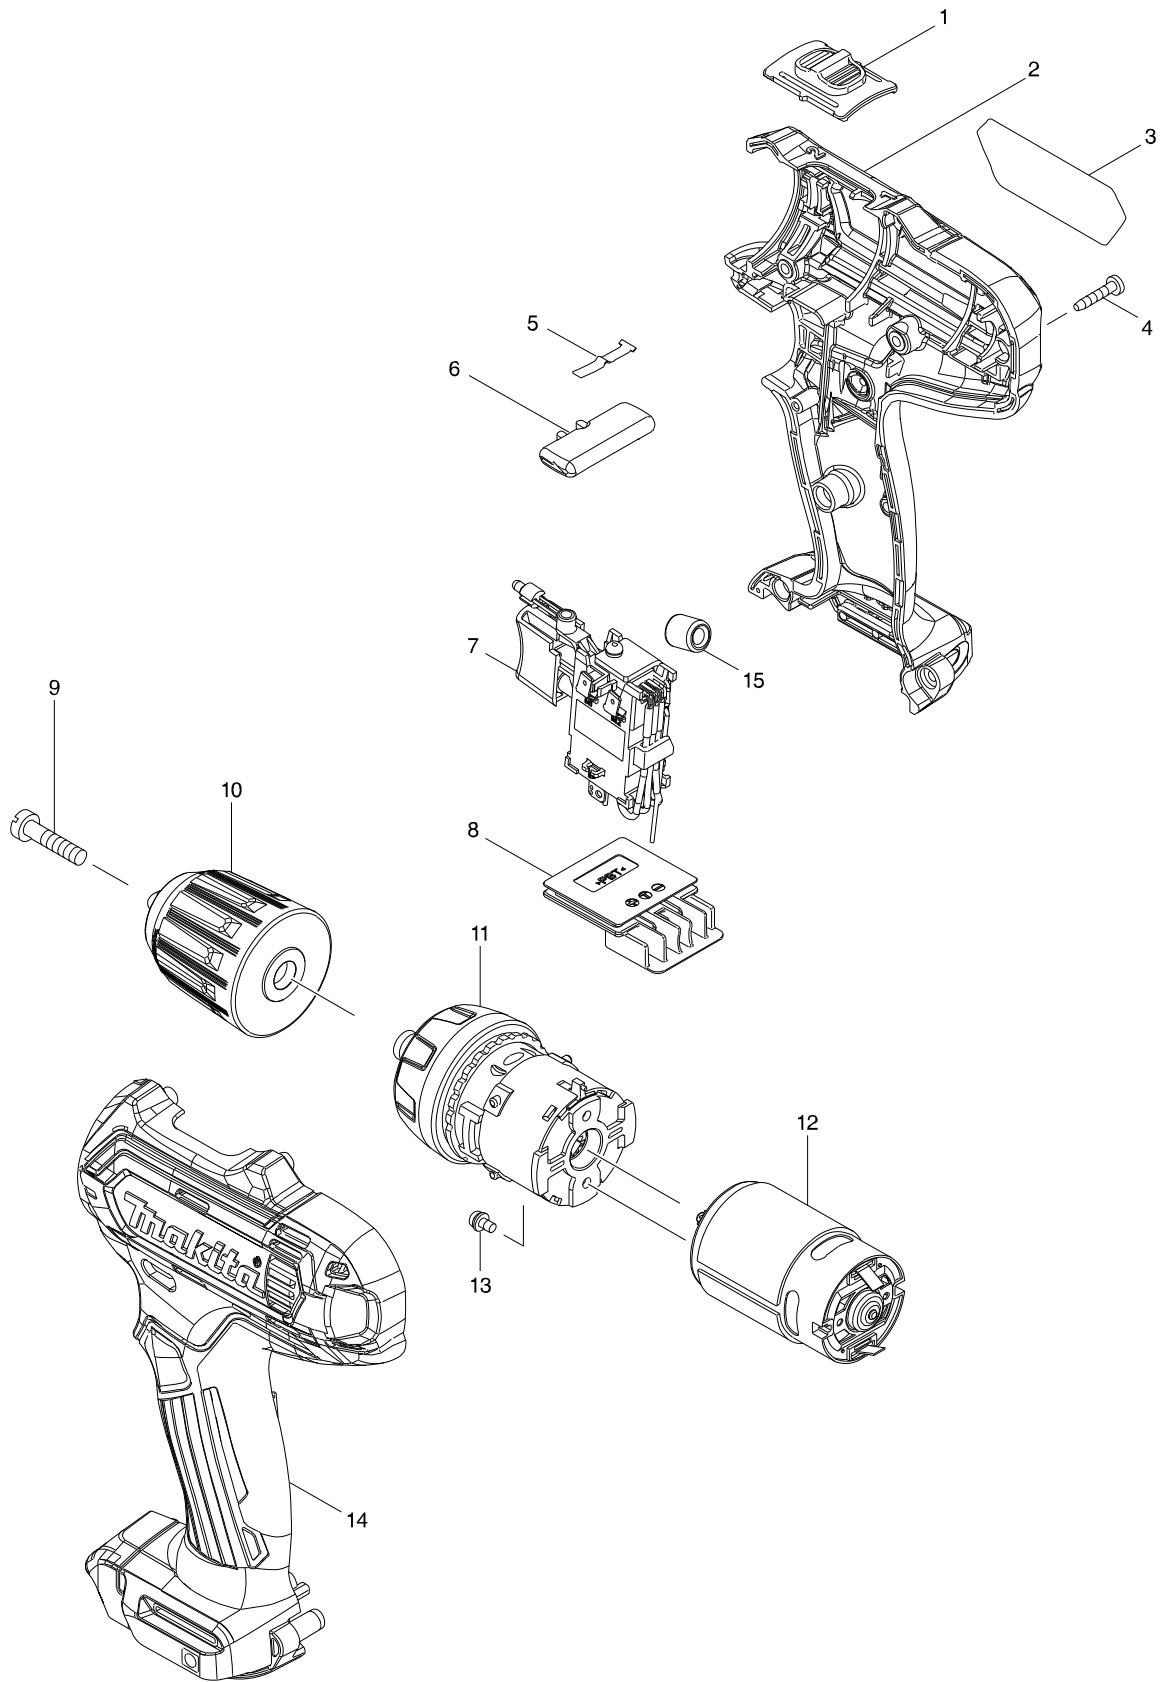

Model No. DF331D CORDLESS DRIVER DRILL

Model No. DF331D CORDLESS DRIVER DRILL

Item	Parts No.	Description	I/C	QTY	N/O	Opt. 1	Opt. 2	NOTE
001	126233-0	SPEED CHANGE LEVER ASSEMBLY		1				
C10	231433-0	COMPRESSION SPRING 4		2				
002	183B50-3	HOUSING SET		1				
C10	252126-6	HEX. LOCKING NUT M4-7		2				
D10		INC. 14						
003	851H36-8	DF331D NAME PLATE		1				
004	266429-2	TAPPING SCREW 3X16		9				
005	232239-9	LEAF SPRING		1				
006	456039-5	F/R CHANGE LEVER		1				
007	632F43-6	SWITCH UNIT		1				
C10	620463-0	LED CIRCUIT		1				
008	644813-5	TERMINAL		1				
009	251451-2	- PAN HEAD SCREW M5X22		1				
010	763228-8	KEYLESS DRILL CHUCK 10		1				
011	123503-8	GEAR ASS'Y		1				
012	629169-7	DC MOTOR		1				
013	911003-8	PAN HEAD SCREW M3X6		2				
014	183B50-3	HOUSING SET		1				
C10	252126-6	HEX. LOCKING NUT M4-7		2				
D10		INC. 2						
A01	251314-2	+ SCREW M4X12		1				
A02	346909-5	HOOK		1				
A03	784244-7	+ BIT 2-50		1				
A04	456128-6	BATTERY COVER		1				
A05	***DC10WD	DC10WD BATTERY CHARGER		1				
D10		COMPO-PARTS						
A06	197396-9	BATTERY BL1021B SET		2				
A07	821661-1	PLASTIC CARRYING CASE		1				
C10	417724-5	LATCH		2				