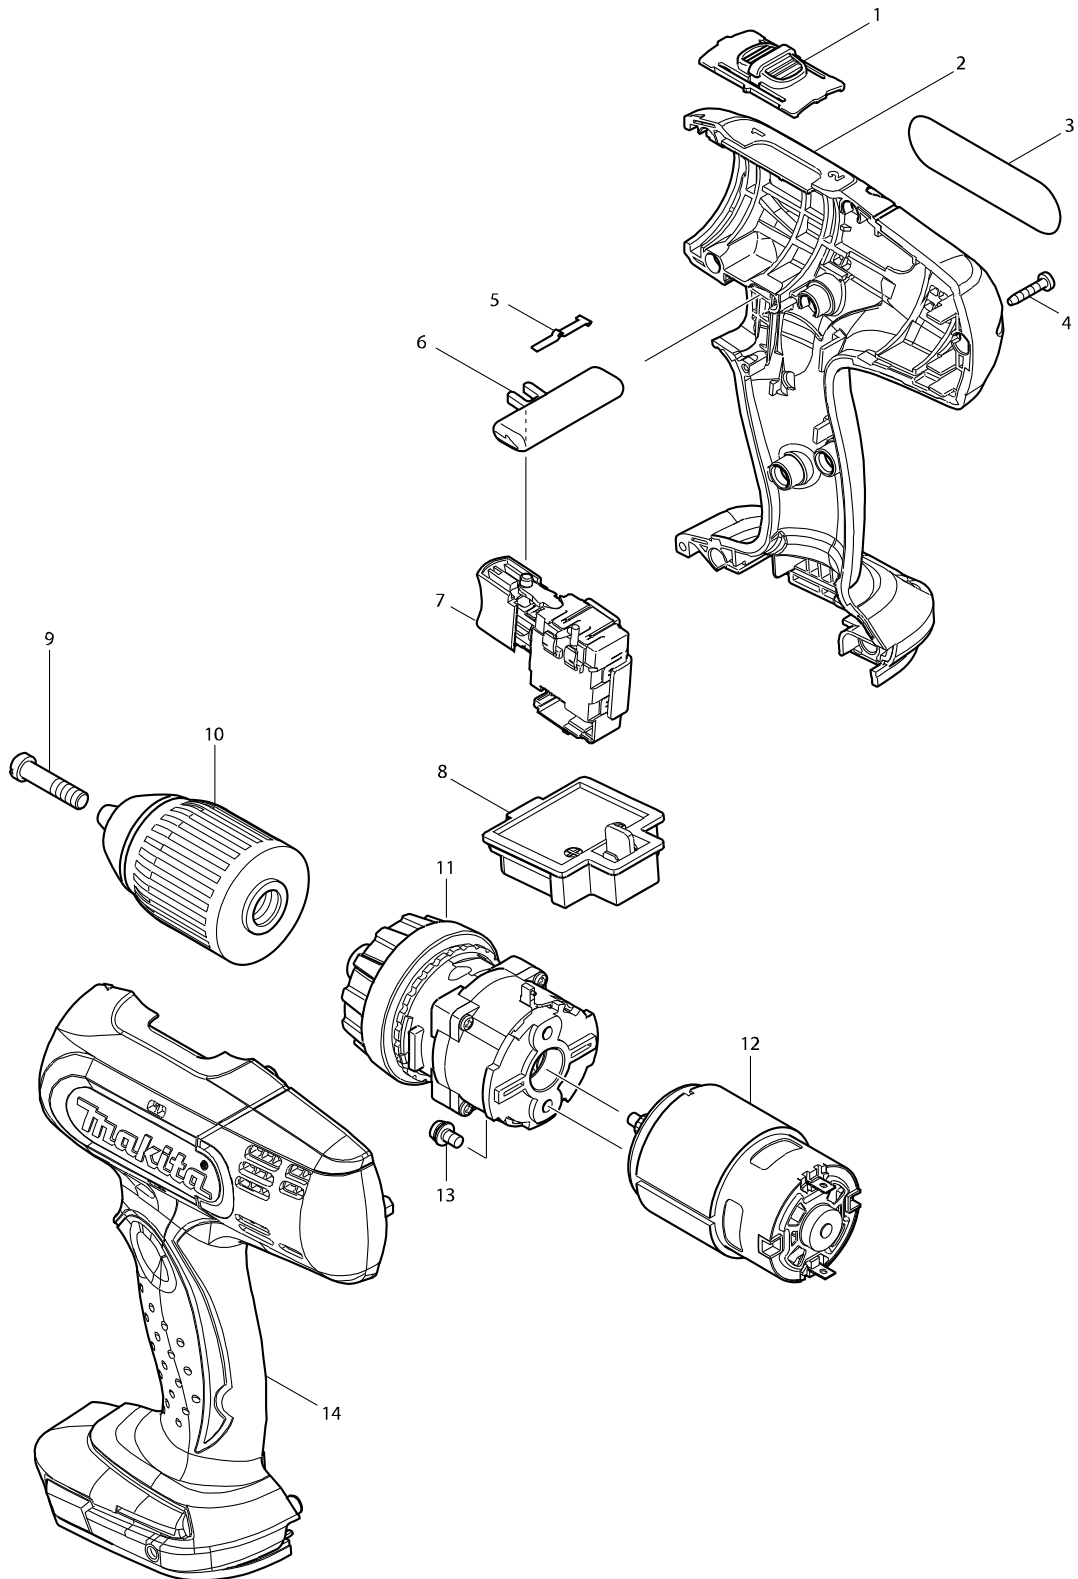

Model No. DDF453 CORDLESS DRIVER DRILL 13MM

Model No. DDF453 CORDLESS DRIVER DRILL 13MM

Item	Parts No.	Description	I/C	QTY	N/O	Opt. 1	Opt. 2	NOTE
001	125310-5	SPEED CHANGE LEVER ASS'Y		1				
C10	231433-0	COMPRESSION SPRING 4		2				
002	187363-2	HOUSING SET		1				
D10		INC. 14						
003	815G82-9	DDF453 NAME PLATE		1				
004	266130-9	TAPPING SCREW BIND PT 3X16		9				
005	232182-2	LEAF SPRING		1				
006	419250-0	F/R CHANGE LEVER		1				
007	632A24-0	SWITCH UNIT		1				
008	643852-2	TERMINAL		1				
009	251468-5	- FLAT HEAD SCREW M6X22		1				
010	766004-9	KEYLESS DRILL CHUCK 13		1				
011A	125483-4	GEAR ASS'Y		1	*			
011-1A	125483-4	GEAR ASS'Y	O	1				
011-1B	125483-4	GEAR ASS'Y		1				
011-1C	125483-4	GEAR ASS'Y		1				
011-1D	125483-4	GEAR ASS'Y		1				
012	629834-8	DC MOTOR		1				
013	911108-4	PAN HEAD SCREW M4X8		2				
014	187363-2	HOUSING SET		1				
D10		INC. 2						
A01	784636-0	+ - BIT 2-65		1				
A02A	***DC18SD	DC18SD BATTERY CHARGER		1				
A02B	***DC18SD	DC18SD BATTERY CHARGER		1				
A02C	***DC18RC	DC18RC FAST CHARGER		1				
A02D	***DC18SD	DC18SD BATTERY CHARGER		1				
A03-1A	196235-0	BATTERY BL1815N SET		2				
A03-1B	194204-5	BATTERY BL1830 SET		2	*			
A03-1C	194204-5	BATTERY BL1830 SET		2	*			
A03-1D	197605-6	BATTERY BL1830B SET		3				
A03-2B	197605-6	BATTERY BL1830B SET	<	2				
A03-2C	197605-6	BATTERY BL1830B SET	<	2				
A04A	450128-8	BATTERY COVER		1				
A04B	450128-8	BATTERY COVER		1				
A04C	450128-8	BATTERY COVER		1				
A04D	450128-8	BATTERY COVER		2				
A05A	158777-2	PLASTIC CARRYING CASE		1				
C10	163455-1	LATCH		2				
C20	419360-3	HANDLE		1				
A05B	158777-2	PLASTIC CARRYING CASE		1				
C10	163455-1	LATCH		2				
C20	419360-3	HANDLE		1				
A05C	821695-4	PLASTIC CASE		1				
C10	452143-8	SHAFT		2				
C20	455522-9	SLIDE LATCH		2				
A05D	158777-2	PLASTIC CARRYING CASE		1				
C10	163455-1	LATCH		2				
C20	419360-3	HANDLE		1				

Please order the parts with a part number.

Print Date 14/12/2016