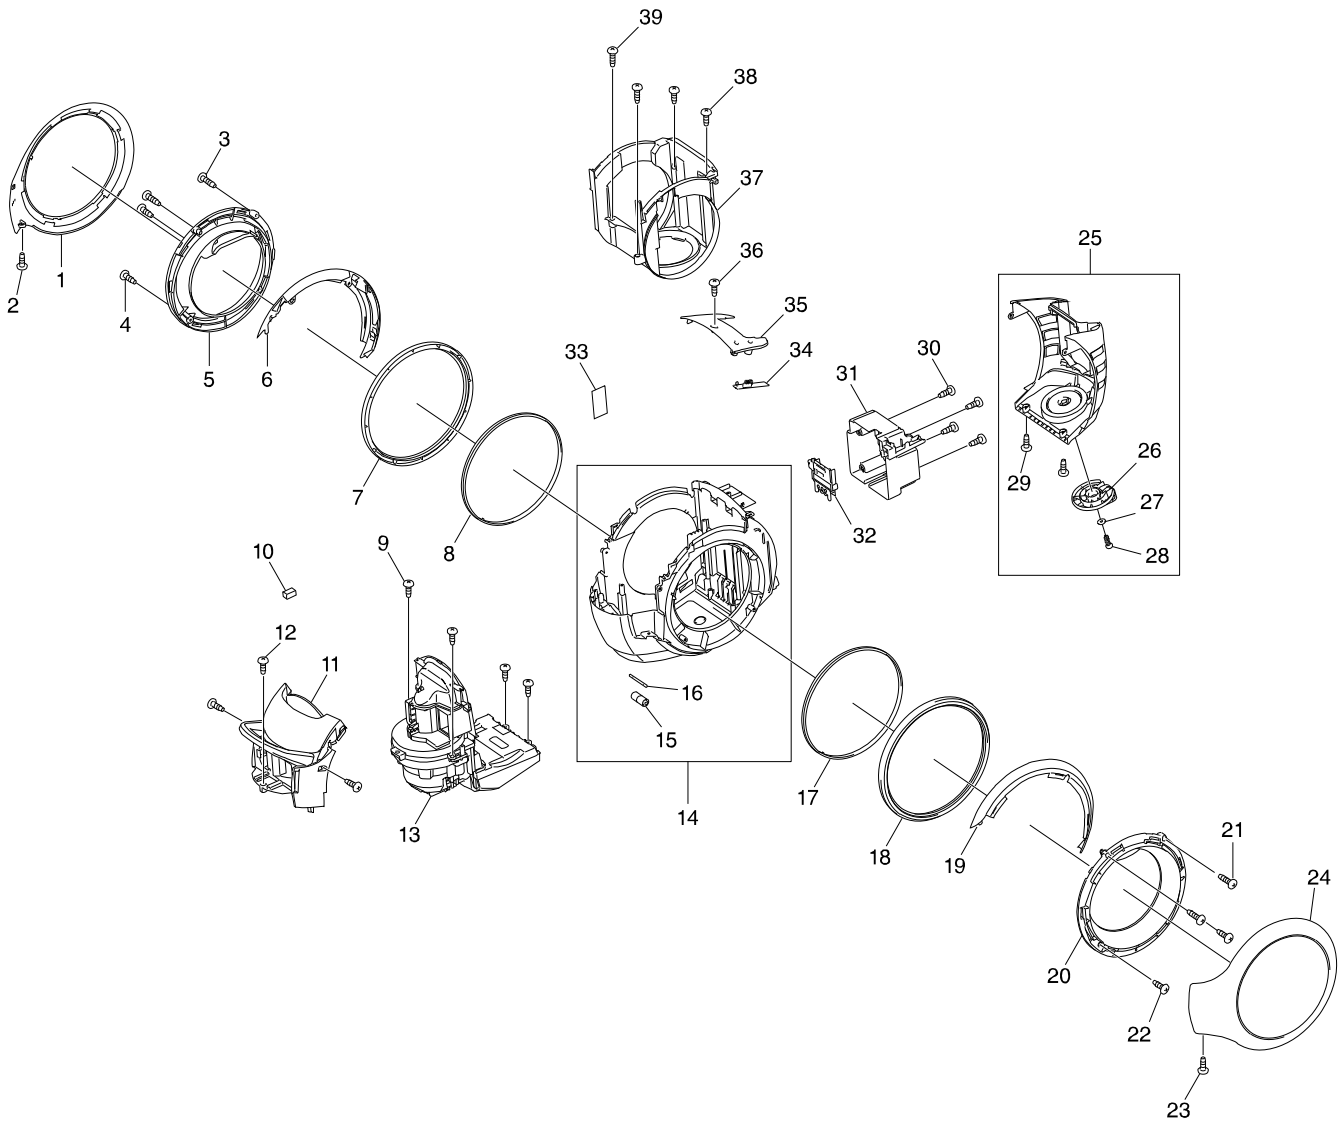

Model No. DCL500 CORDLESS CYCLONE CLEANER

Model No. DCL500 CORDLESS CYCLONE CLEANER

Model No. DCL500 CORDLESS CYCLONE CLEANER

Model No. DCL500 CORDLESS CYCLONE CLEANER

Item	Parts No.	Description	I/C	QTY	N/O	Opt. 1	Opt. 2	NOTE
001	SH00000011	BODY DECORATION L		1				
002	SH00000021	SCREW M4X12 BLACK		1				
003	SH00000020	SCREW M4X16 SILVER		2				
004	SH00000019	SCREW M4X12 SILVER		2				
005	SH00000009	WHEEL COVER L		1				
006	SH00000006	UPPER BODY L		1				
007	SH00000002	WHEEL BASE		1				
008	SH00000003	WHEEL GIDE		1				
009	SH00000019	SCREW M4X12 SILVER		4				
010	SH00000051	FERRITE		1				
011	SH00000015	DUCT COVER ASSY		1				
012	SH00000019	SCREW M4X12 SILVER		3				
013	SH00000001	ELECTRONIC DEVICE		1	*			
013-1	SH00000061	ELECTRONIC DEVICE	<	1				
014	SH00000005	LOWER BODY 2ND ASSY		1				
D10		15,16						
015	SH00000057	ROLLER D		1				
016	SH00000047	ROLLER SHAFT D		1				
017	SH00000003	WHEEL GIDE		1				
018	SH00000002	WHEEL BASE		1				
019	SH00000007	UPPER BODY R		1				
020	SH00000010	WHEEL COVER R		1				
021	SH00000020	SCREW M4X16 SILVER		2				
022	SH00000019	SCREW M4X12 SILVER		2				
023	SH00000021	SCREW M4X12 BLACK		1				
024	SH00000012	BODY DECORATION R		1				
025	SH00000016	EXHAUST COVER ASSY		1				
D10		26-29						
026	SH00000048	FREE FRAME ASSY		1				
027	SH00000049	WASHER		1				
028	SH00000050	SPECIAL TAP.SCREW		1	*			
028-1	SH00000019	SCREW M4X12 SILVER	O	1				
029	SH00000021	SCREW M4X12 BLACK		2				
030	SH00000019	SCREW M4X12 SILVER		4				
031	SH00000018	BATTERY HOLDER		1				
032	643899-6	TERMINAL		1				
033	SH00000004	SEAL TAPE		1				
034	SH00000017	MK100 LED CIRCUIT ASS		1				
035	SH00000014	LED PANEL ASSY		1	*			
035-1	SH00000259	LED PANEL ASSY	O	1				
036	SH00000019	SCREW M4X12 SILVER		1				
037	SH00000008	BODY INNNER		1				
038	SH00000021	SCREW M4X12 BLACK		3				
039	SH00000022	SCREW M4X16 BLACK		1				
040	SH00000024	DUST CUP ASSY		1	*			
040-1	SH00000024	DUST CUP ASSY	O	1				
D10		INC. 40-46						
041	SH00000026	CUP COVER ASY		1				