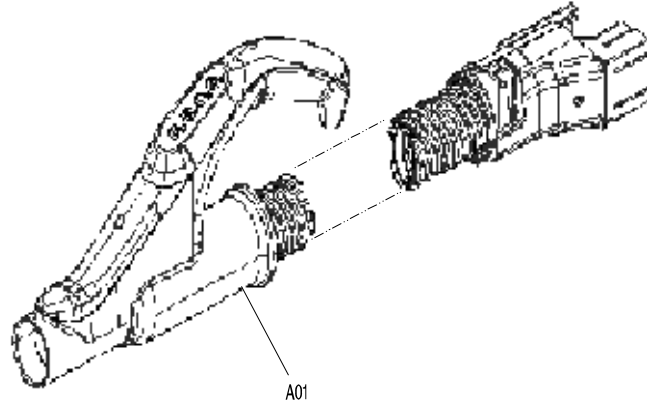

Model No. DCL500 CORDLESS CYCLONE CLEANER

Model No. DCL500 CORDLESS CYCLONE CLEANER

Model No. DCL500 CORDLESS CYCLONE CLEANER

Model No. DCL500 CORDLESS CYCLONE CLEANER

Item	Parts No.	Description	I/C	QTY	N/O	Opt. 1	Opt. 2	NOTE
001	SH00000011	BODY DECORATION L		1				
002	SH00000021	SCREW M4X12 BLACK		1				
003	SH00000020	SCREW M4X16 SILVER		2				
004	SH00000019	SCREW M4X12 SILVER		2				
005	SH00000009	WHEEL COVER L		1				
006	SH00000006	UPPER BODY L		1				
007	SH00000002	WHEEL BASE		1				
008	SH00000003	WHEEL GIDE		1				
009	SH00000019	SCREW M4X12 SILVER		4				
010	SH00000051	FERRITE		1				
011	SH00000015	DUCT COVER ASSY		1				
012	SH00000019	SCREW M4X12 SILVER		3				
013	SH00000001	ELECTRONIC DEVICE		1	*			
013-1	SH00000061	ELECTRONIC DEVICE	<	1				
014	SH00000005	LOWER BODY 2ND ASSY		1				
D10		15,16						
015	SH00000057	ROLLER D		1				
016	SH00000047	ROLLER SHAFT D		1				
017	SH00000003	WHEEL GIDE		1				
018	SH00000002	WHEEL BASE		1				
019	SH00000007	UPPER BODY R		1				
020	SH00000010	WHEEL COVER R		1				
021	SH00000020	SCREW M4X16 SILVER		2				
022	SH00000019	SCREW M4X12 SILVER		2				
023	SH00000021	SCREW M4X12 BLACK		1				
024	SH00000012	BODY DECORATION R		1				
025	SH00000016	EXHAUST COVER ASSY		1				
D10		26-29						
026	SH00000048	FREE FRAME ASSY		1				
027	SH00000049	WASHER		1				
028	SH00000050	SPECIAL TAP.SCREW		1	*			
028-1	SH00000019	SCREW M4X12 SILVER	O	1				
029	SH00000021	SCREW M4X12 BLACK		2				
030	SH00000019	SCREW M4X12 SILVER		4				
031	SH00000018	BATTERY HOLDER		1				
032	643899-6	TERMINAL		1				
033	SH00000004	SEAL TAPE		1				
034	SH00000017	MK100 LED CIRCUIT ASS		1				
035	SH00000014	LED PANEL ASSY		1	*			
035-1	SH00000259	LED PANEL ASSY	O	1				
036	SH00000019	SCREW M4X12 SILVER		1				
037	SH00000008	BODY INNNER		1				
038	SH00000021	SCREW M4X12 BLACK		3				
039	SH00000022	SCREW M4X16 BLACK		1				
040	SH00000024	DUST CUP ASSY		1	*			
040-1	SH00000024	DUST CUP ASSY	O	1				
D10		INC. 40-46						
041	SH00000026	CUP COVER ASY		1				