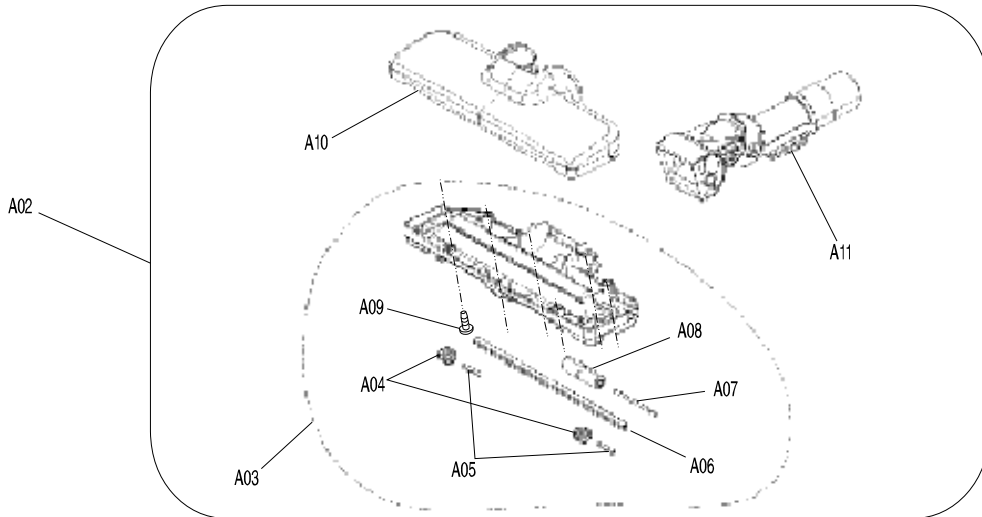

Model No. DCL500 CORDLESS CYCLONE CLEANER

Model No. DCL500 CORDLESS CYCLONE CLEANER

Model No. DCL500 CORDLESS CYCLONE CLEANER

Model No. DCL500 CORDLESS CYCLONE CLEANER

Item	Parts No.	Description	I/C	QTY	N/O	Opt. 1	Opt. 2	NOTE
001	SH00000011	BODY DECORATION L		1				
002	SH00000021	SCREW M4X12 BLACK		1				
003	SH00000020	SCREW M4X16 SILVER		2				
004	SH00000019	SCREW M4X12 SILVER		2				
005	SH00000009	WHEEL COVER L		1				
006	SH00000006	UPPER BODY L		1				
007	SH00000002	WHEEL BASE		1				
008	SH00000003	WHEEL GIDE		1				
009	SH00000019	SCREW M4X12 SILVER		4				
010	SH00000051	FERRITE		1				
011	SH00000015	DUCT COVER ASSY		1				
012	SH00000019	SCREW M4X12 SILVER		3				
013	SH00000001	ELECTRONIC DEVICE		1	*			
013-1	SH00000061	ELECTRONIC DEVICE	<	1				
014	SH00000005	LOWER BODY 2ND ASSY		1				
D10		15,16						
015	SH00000057	ROLLER D		1				
016	SH00000047	ROLLER SHAFT D		1				
017	SH00000003	WHEEL GIDE		1				
018	SH00000002	WHEEL BASE		1				
019	SH00000007	UPPER BODY R		1				
020	SH00000010	WHEEL COVER R		1				
021	SH00000020	SCREW M4X16 SILVER		2				
022	SH00000019	SCREW M4X12 SILVER		2				
023	SH00000021	SCREW M4X12 BLACK		1				
024	SH00000012	BODY DECORATION R		1				
025	SH00000016	EXHAUST COVER ASSY		1				
D10		26-29						
026	SH00000048	FREE FRAME ASSY		1				
027	SH00000049	WASHER		1				
028	SH00000050	SPECIAL TAP.SCREW		1	*			
028-1	SH00000019	SCREW M4X12 SILVER	O	1				
029	SH00000021	SCREW M4X12 BLACK		2				
030	SH00000019	SCREW M4X12 SILVER		4				
031	SH00000018	BATTERY HOLDER		1				
032	643899-6	TERMINAL		1				
033	SH00000004	SEAL TAPE		1				
034	SH00000017	MK100 LED CIRCUIT ASS		1				
035	SH00000014	LED PANEL ASSY		1	*			
035-1	SH00000259	LED PANEL ASSY	O	1				
036	SH00000019	SCREW M4X12 SILVER		1				
037	SH00000008	BODY INNNER		1				
038	SH00000021	SCREW M4X12 BLACK		3				
039	SH00000022	SCREW M4X16 BLACK		1				
040	SH00000024	DUST CUP ASSY		1	*			
040-1	SH00000024	DUST CUP ASSY	O	1				
D10		INC. 40-46						
041	SH00000026	CUP COVER ASY		1				