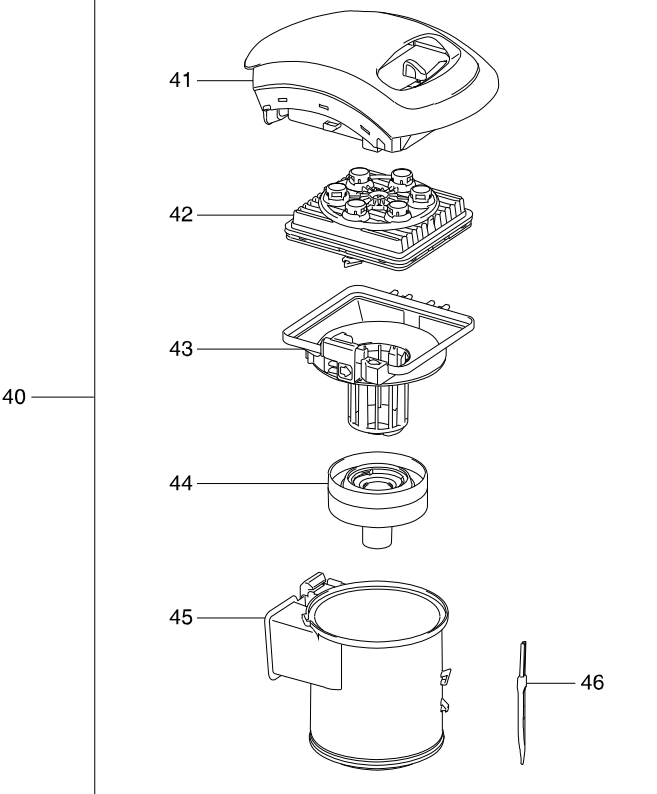

Model No. DCL500 CORDLESS CYCLONE CLEANER

Model No. DCL500 CORDLESS CYCLONE CLEANER

Model No. DCL500 CORDLESS CYCLONE CLEANER

Model No. DCL500 CORDLESS CYCLONE CLEANER

Item	Parts No.	Description	I/C	QTY	N/O	Opt. 1	Opt. 2	NOTE
001	SH00000011	BODY DECORATION L		1				
002	SH00000021	SCREW M4X12 BLACK		1				
003	SH00000020	SCREW M4X16 SILVER		2				
004	SH00000019	SCREW M4X12 SILVER		2				
005	SH00000009	WHEEL COVER L		1				
006	SH00000006	UPPER BODY L		1				
007	SH00000002	WHEEL BASE		1				
008	SH00000003	WHEEL GIDE		1				
009	SH00000019	SCREW M4X12 SILVER		4				
010	SH00000051	FERRITE		1				
011	SH00000015	DUCT COVER ASSY		1				
012	SH00000019	SCREW M4X12 SILVER		3				
013	SH00000001	ELECTRONIC DEVICE		1	*			
013-1	SH00000061	ELECTRONIC DEVICE	<	1				
014	SH00000005	LOWER BODY 2ND ASSY		1				
D10		15,16						
015	SH00000057	ROLLER D		1				
016	SH00000047	ROLLER SHAFT D		1				
017	SH00000003	WHEEL GIDE		1				
018	SH00000002	WHEEL BASE		1				
019	SH00000007	UPPER BODY R		1				
020	SH00000010	WHEEL COVER R		1				
021	SH00000020	SCREW M4X16 SILVER		2				
022	SH00000019	SCREW M4X12 SILVER		2				
023	SH00000021	SCREW M4X12 BLACK		1				
024	SH00000012	BODY DECORATION R		1				
025	SH00000016	EXHAUST COVER ASSY		1				
D10		26-29						
026	SH00000048	FREE FRAME ASSY		1				
027	SH00000049	WASHER		1				
028	SH00000050	SPECIAL TAP.SCREW		1	*			
028-1	SH00000019	SCREW M4X12 SILVER	O	1				
029	SH00000021	SCREW M4X12 BLACK		2				
030	SH00000019	SCREW M4X12 SILVER		4				
031	SH00000018	BATTERY HOLDER		1				
032	643899-6	TERMINAL		1				
033	SH00000004	SEAL TAPE		1				
034	SH00000017	MK100 LED CIRCUIT ASS		1				
035	SH00000014	LED PANEL ASSY		1	*			
035-1	SH00000259	LED PANEL ASSY	O	1				
036	SH00000019	SCREW M4X12 SILVER		1				
037	SH00000008	BODY INNNER		1				
038	SH00000021	SCREW M4X12 BLACK		3				
039	SH00000022	SCREW M4X16 BLACK		1				
040	SH00000024	DUST CUP ASSY		1	*			
040-1	SH00000024	DUST CUP ASSY	O	1				
D10		INC. 40-46						
041	SH00000026	CUP COVER ASY		1				