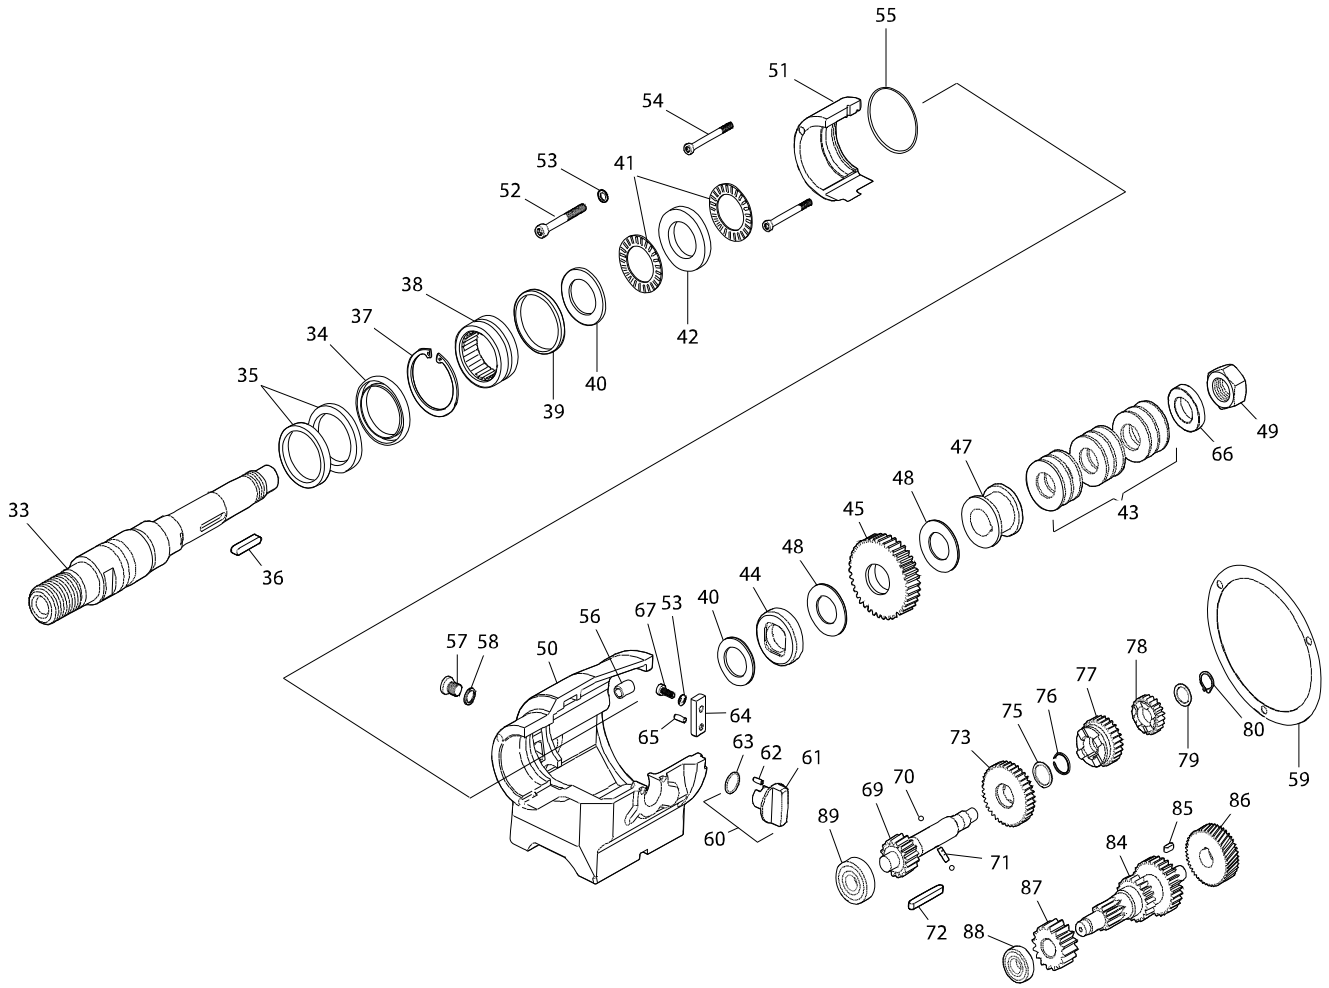

Model No. DBM230 DIAMOND CORE DRILL