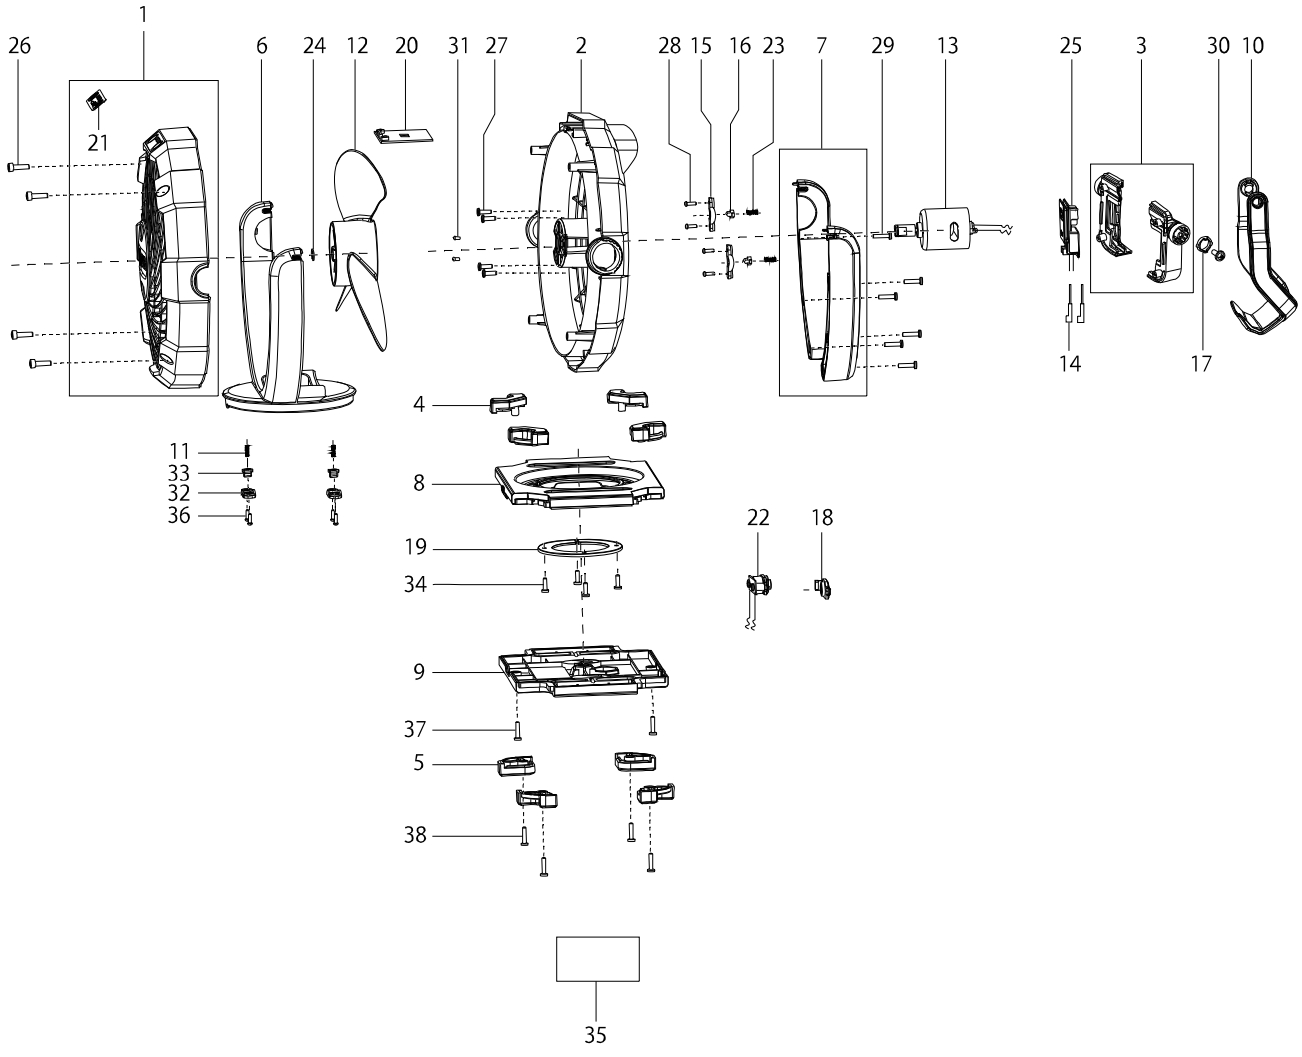

Model No. CF100D CORDLESS FAN

Model No. CF100D CORDLESS FAN

Item	Parts No.	Description	I/C	QTY	N/O	Opt. 1	Opt. 2	NOTE
001	TE00000177	FRONT COVER		1				
D10		INC. 21						
002	TE00000178	BACK COVER		1				
003	TE00000179	THE BATTERY HOUSING		1				
004	TE00000180	UP INSERT OF BOTTOM		4				
005	TE00000180	UP INSERT OF BOTTOM		4				
006	TE00000181	FRONT COVER OF THE STAND		1				
007	TE00000182	BACK COVER OF THE SUPPORT		1				
008	TE00000183	UP COVER OF THE BASE		1				
009	TE00000184	LOWER COVER OF THE BASE		1				
010	TE00000185	HOOK AND HANDLE		1				
011	TE00000197	SPRING1		2				
012	TE00000186	FAN BLADE		1				
013	TE00000187	MOTOR AND LEAD		1				
014	TE00000188	LEAD WITH INSERTING PIECE		2				
015	TE00000189	SMALL GEAR PRESSING PARTS		2				
016	TE00000190	SPARE PARTS FOR POM		2				
017	TE00000191	POM POSITION PART		2				
018	TE00000192	CHARGING SOCKET PLUG		1				
019	TE00000193	IRON PARTS FOR SUPPORT		1				
020	TE00000194	PCB		1				
021	TE00000195	SWITCH LABEL		1				
022	TE00000196	FIXED PART OF DC BASE		1				
023	TE00000198	SPRING2		2				
024	TE00000199	CIRCLIP		1				
025	644813-5	TERMINAL		1		73182990		
026	TE00000201	INNER HEXAGON 4X14		4				
027	TE00000202	SCREW 3X10		4				
028	TE00000203	SELF-TAPPING SCREW 2.5X8		4				
029	TE00000204	SCREW 3X14		6				
030	TE00000205	CROSS BELT PAD SCREWS 4X10		2				
031	TE00000206	P.H. SCREW M3X5		2				
032	TE00000189	SMALL GEAR PRESSING PARTS		2				
033	TE00000190	SPARE PARTS FOR POM		2				
034	TE00000202	SCREW 3X10		4				
036	TE00000203	SELF-TAPPING SCREW 2.5X8		4				
037	TE00000204	SCREW 3X14		2				
038	TE00000204	SCREW 3X14		4				
039	TE00000242	ADAPTER(IN)		1				