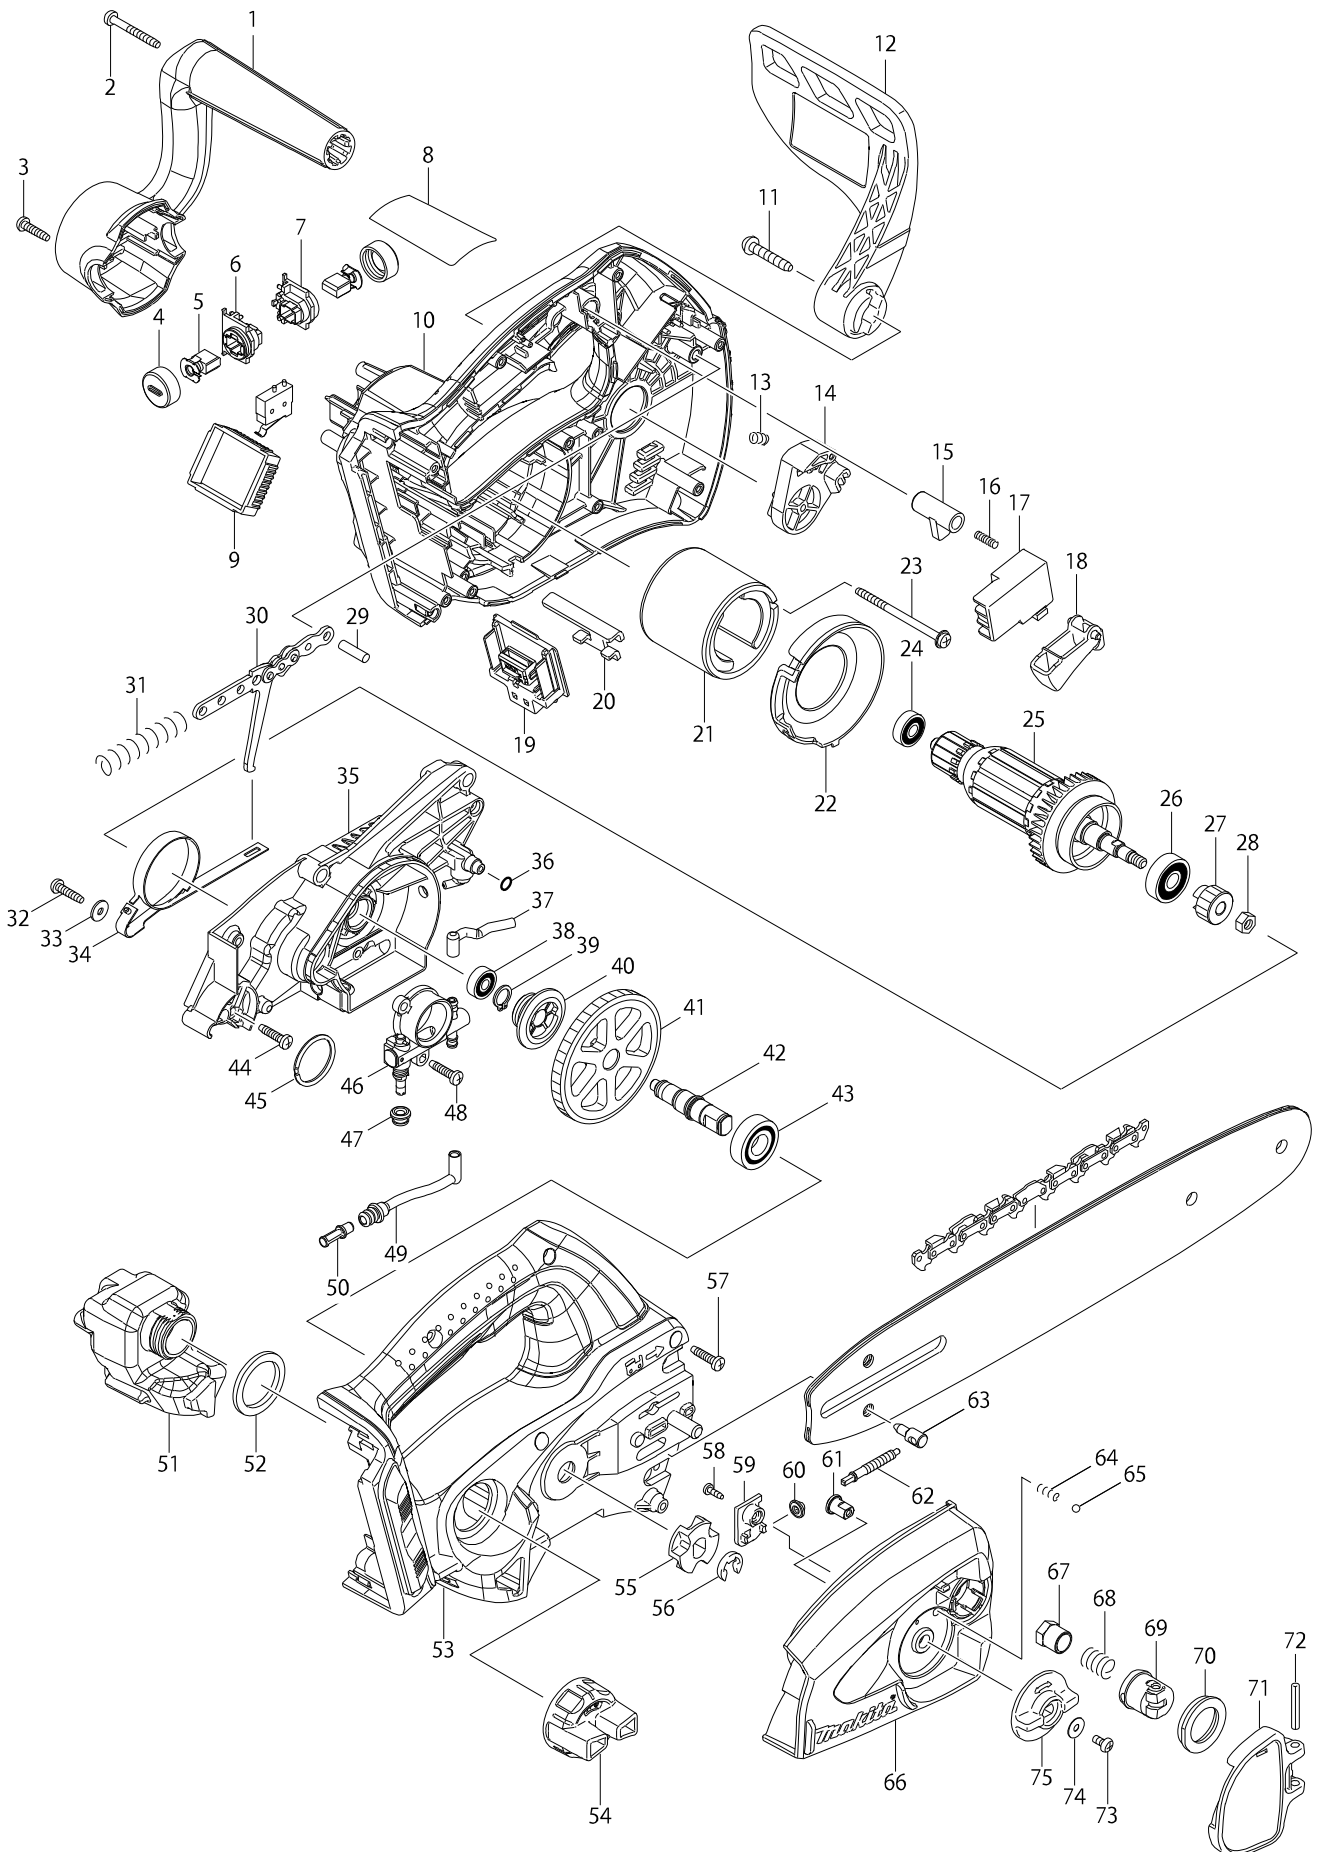

Model No. BUC250 250MM CORDLESS CHAIN SAW

2009/12
BUC250

Model No. BUC250 250MM CORDLESS CHAIN SAW

Item	Parts No.	Description	I/C	QTY	N/O	Opt. 1	Opt. 2	NOTE
001	451972-6	FRONT HANDLE		1				
002	266053-1	TAPPING SCREW 4X35		1				
003	265995-6	TAPPING SCREW 4X18		2				
004	643941-3	BRUSH HOLDER CAP		2				
005	194928-3	CARBON BRUSH CB-442		1				
006	643813-2	BRUSH HOLDER		1				
007	643853-0	BRUSH HOLDER		1				
008	868008-8	BUC250 NAME PLATE		1				
009	631971-6	CONTROLLER		1				
010	188910-2	HOUSING SET		1	*			
C10	263005-3	RUBBER PIN 6		2	*			
D10		INC. 53			*			
010-1	187378-9	HOUSING SET	<	1				
C10	263005-3	RUBBER PIN 6		2				
D10		INC. 53						
011	266173-1	TAPPING SCREW 5X30		1				
012-1	140534-2	FRONT HAND GUARD COMPLETE		1	*			
C10	819778-2	CAUTION LABEL		1	*			
012-2	141678-1	FRONT HAND GUARD COMPLETE	<	1				
C10	800A00-4	CAUTION LABEL		1				
013	231298-0	COMPRESSION SPRING 6		1				
014	451973-4	HAND GUARD SUPPORT		1				
015	416178-3	LOCK-OFF BUTTON		1				
016	233173-6	COMPRESSION SPRING 4		1				
017	650631-1	SWITCH		1				
018	450212-9	SWITCH LEVER		1				
019	643849-1	TERMINAL		1				
020	346039-2	SUPPORT PLATE		1				
021	638571-3	YOKE UNIT		1				
022	451970-0	BAFFLE PLATE		1				
023	266292-3	TAPPING SCREW 4X65		2				
024	210062-2	BALL BEARING 607ZZ		1				
025	519268-2	ARMATURE ASS'Y 36V		1				
D10		INC. 24,26						
026	211092-6	BALL BEARING 629DDW		1				
027	227252-0	SPUR GEAR 16		1				
028	252186-8	HEX. NUT M6		1				
029	256123-4	PIN 5		1				
030	158047-9	LINK PLATE COMPLETE		1				
031	233175-2	COMPRESSION SPRING 9		1				
032	265995-6	TAPPING SCREW 4X18		1				
033	267195-4	FLAT WASHER 4		1				
034	168321-7	BRAKE BAND		1				
035	140488-3	BEARING HOUSING COMPLETE		1				
036	213039-6	O RING 6		1				
037	422058-3	CONNECTOR		1				
038	210028-2	BALL BEARING 606ZZ		1				
039	961006-2	RETAINING RING S-10		1				