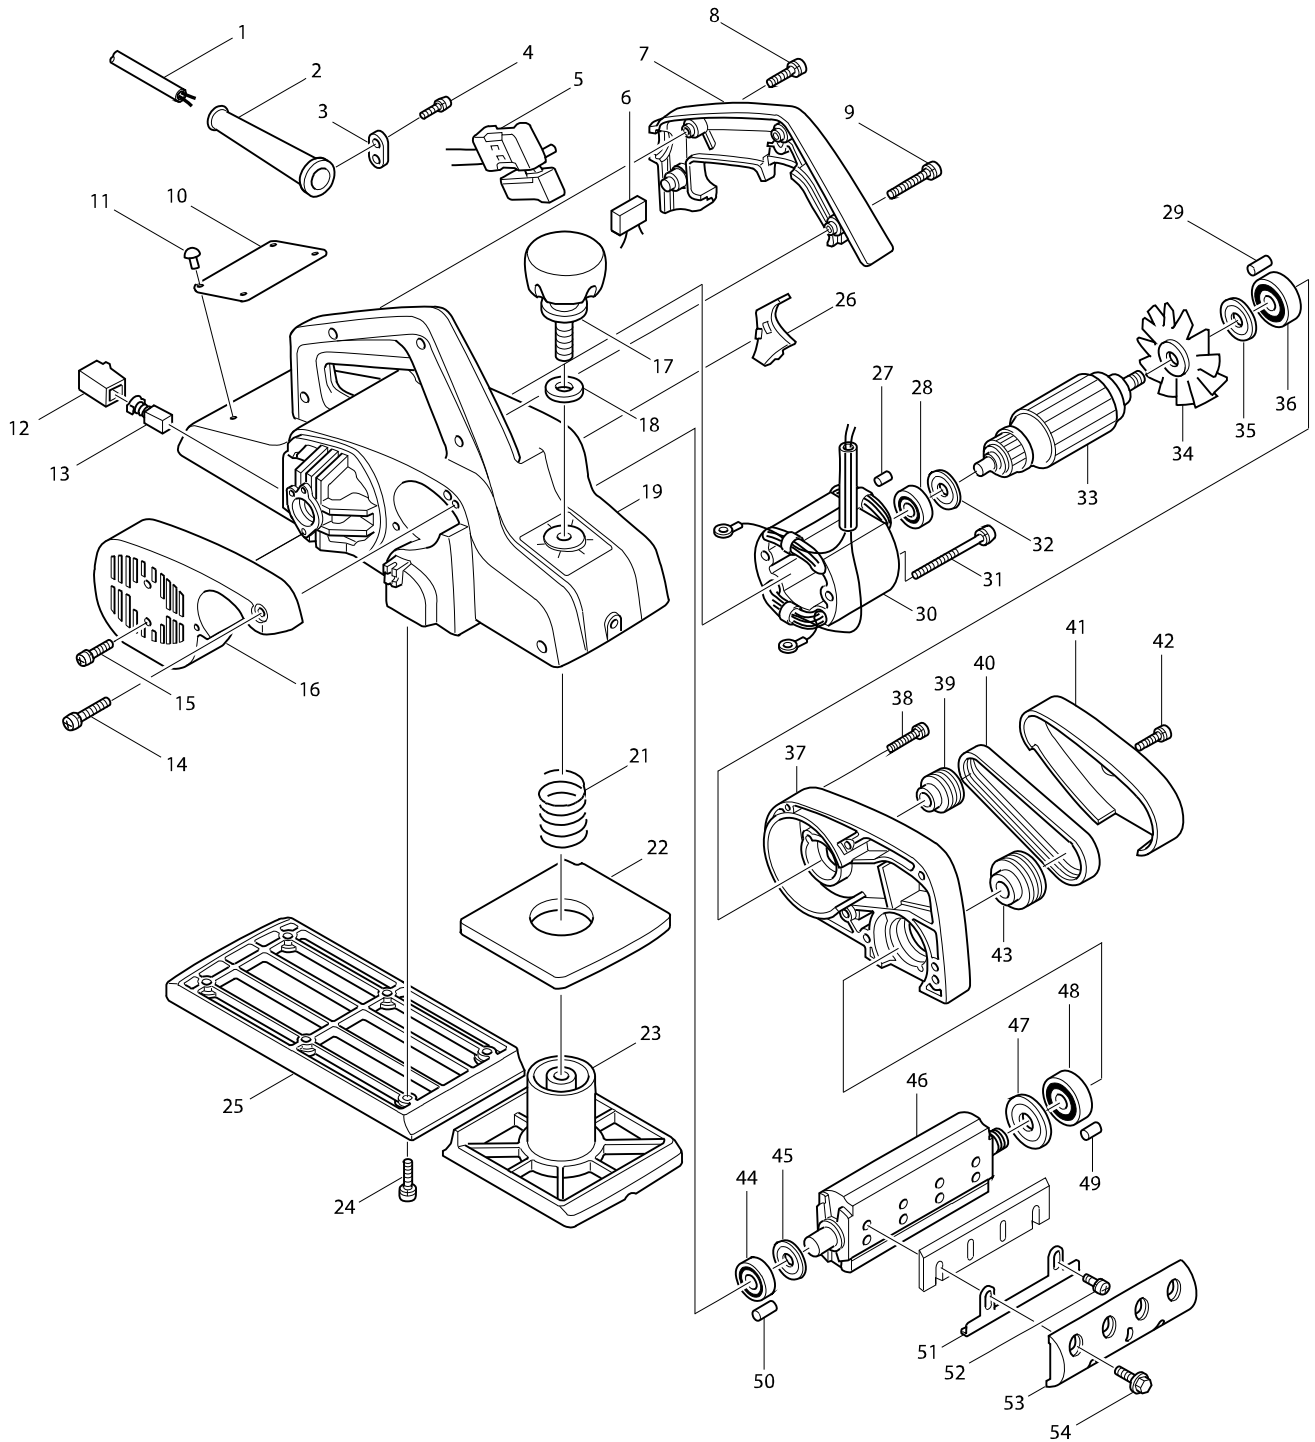

# Model No. 1911B POWER PLANER 110MM

Item	Parts No.	Description	I/C	QTY	N/O	Opt. 1	Opt. 2	NOTE
001	666071-3	POWER SUPPLY CORD 1.00-2-5.0		1				
002	682502-4	CORD GUARD 8-85		1				
003	687063-9	CORD CLAMP		1				
004-1	911133-5	PAN HEAD SCREW M4X18		2				
005	651204-3	SWITCH SGEL115CDY		1				
007	411423-1	HANDLE COVER		1				
008	911168-6	PAN HEAD SCREW M4X40		1	*			
008-1	911153-9	PAN HEAD SCREW M4X28	X	3				
009-1	911153-9	PAN HEAD SCREW M4X28		3	*			
009-2	911168-6	PAN HEAD SCREW M4X40	X	1				
010-1	853285-5	NAME PLATE		1				
012	643601-7	BRUSH HOLDER 6-10		2				
013-1	181410-1	CARBON BRUSH CB-106		1				
014	911168-6	PAN HEAD SCREW M4X40		1				
015	911123-8	PAN HEAD SCREW M4X14		2				
016-1	411425-7	REAR COVER		1				
017	271226-3	KNOB 50		1				
018	941251-5	FLAT WASHER 10		1				
019-2	159336-5	MAIN FRAME		1				
C10	816381-0	SCALE LABEL		1				
021	231004-3	COMPRESSION SPRING 18		1				
022	421147-1	RUBBER PACKING		1				
023	312951-8	FRONT BASE		1				
024-1	911226-8	PAN HEAD SCREW M5X18		6				
025	312952-6	REAR BASE		1				
026	411428-1	BAFFLE PLATE		1				
028	211031-6	BALL BEARING 608LLB		1				
029	263002-9	RUBBER PIN 4		1				
030D1	594489-7	FIELD ASS'Y 240V		1				
C10	654037-5	INSULATED TERM. FT1.25-M3		2	*			
C11	654037-5	INSULATED TERM. FT1.25-M3	O	2				
031-2	911295-9	PAN HEAD SCREW M5X70		2				
032-1	681613-2	INSULATION WASHER		1				
033D1	516084-3	ARMATURE ASS'Y 240V		1				
D10		INC. 28,32,34,35,36						
034-1	241519-2	FAN 68		1				
035	213051-6	DUST SEAL 10		1				
036	211066-7	BALL BEARING 6200LLB		1				
037-1	152362-3	BRACKET		1				
D10		INC. 29,49						
038	911158-9	PAN HEAD SCREW M4X30		6				
039	222050-7	V-PULLEY 4-24L		1				
040-1	225069-5	POLY V-BELT 4-272		1				
041	411426-5	BELT COVER		1				
042-1	911123-8	PAN HEAD SCREW M4X14		1				
043	222063-8	V-PULLEY 4-38		1				
044	211062-5	BALL BEARING 6000ZZ		1				
045	341389-0	WASHER 10		1				